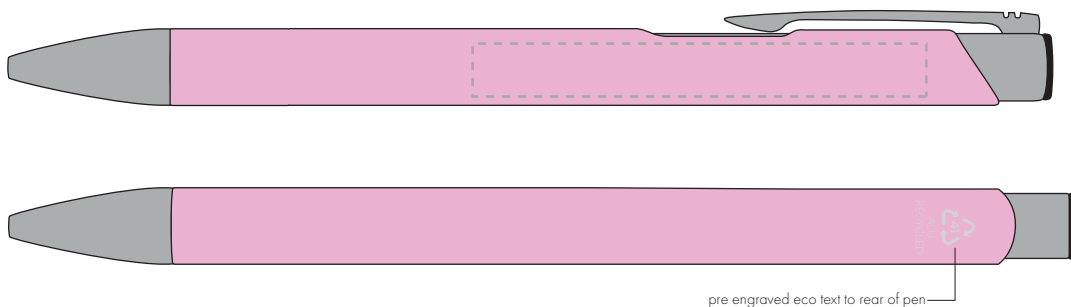

Your Ref:

Quantity:

Product Code: TPC982001

Our Ref:

Version: 1

Product Colour: PASTEL PINK

PRINTING CONCERNS:

We stock this item in the following colours

**PANTONE REFERENCE(S)**

- Colour 1
- Colour 2
- Colour 3
- Colour 4

ARTWORK SCALE 100%

ARTWORK SCALE 100%

Side Print Area:
60mm x 7mm

pre engraved eco text to rear of pen

Product Image for visualisation
- colours may vary**The dashed line is to demonstrate print area and will not appear on your printed item****PLEASE NOTE:**